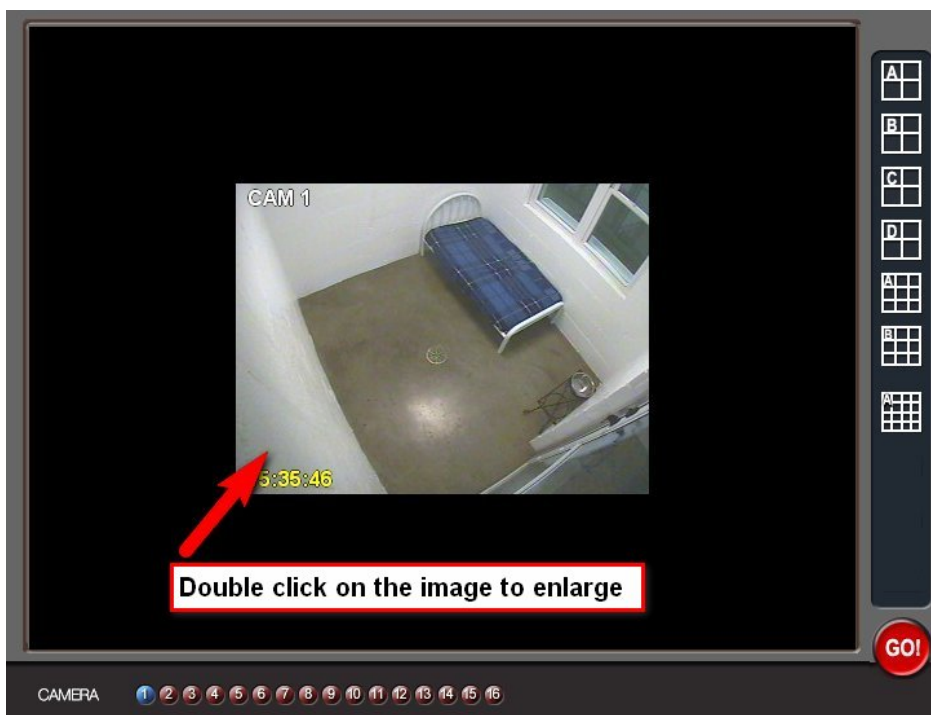

Instruction on how to login to view the “MX” suite cameras. Go to www.dullesgatewaypr.com select the link for cameras.

Once the login prompt has appeared type in the login name and password supplied.

Once you login you will be able to view our guest in their quarters

If for some reason your image is small in the middle of the screen double click on the image to enlarge.

If more than one camera is selected, you will have a split screen. Make sure that only your camera is selected.