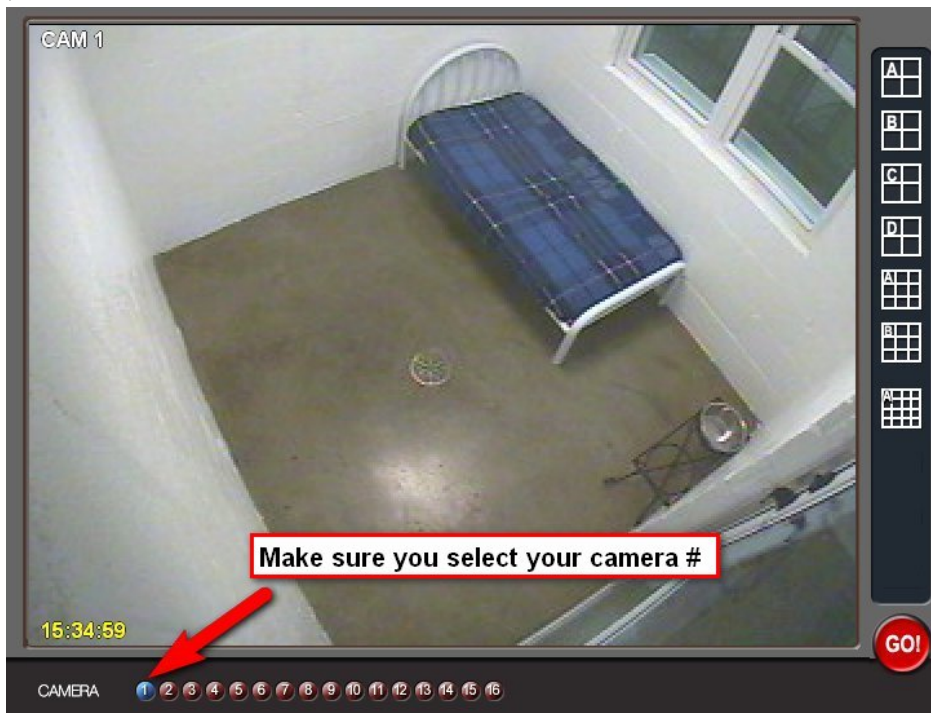

Instruction on how to login to view the “MX” suite cameras. Go to www.dullesgatewaypr.com select the link for cameras.

Once the login prompt has appeared type in the login name and password supplied.

Once you login you will be able to view our guest in their quarters

If for some reason your image is small in the middle of the screen double click on the image to enlarge.

If more than one camera is selected, you will have a split screen. Make sure that only your camera is selected.